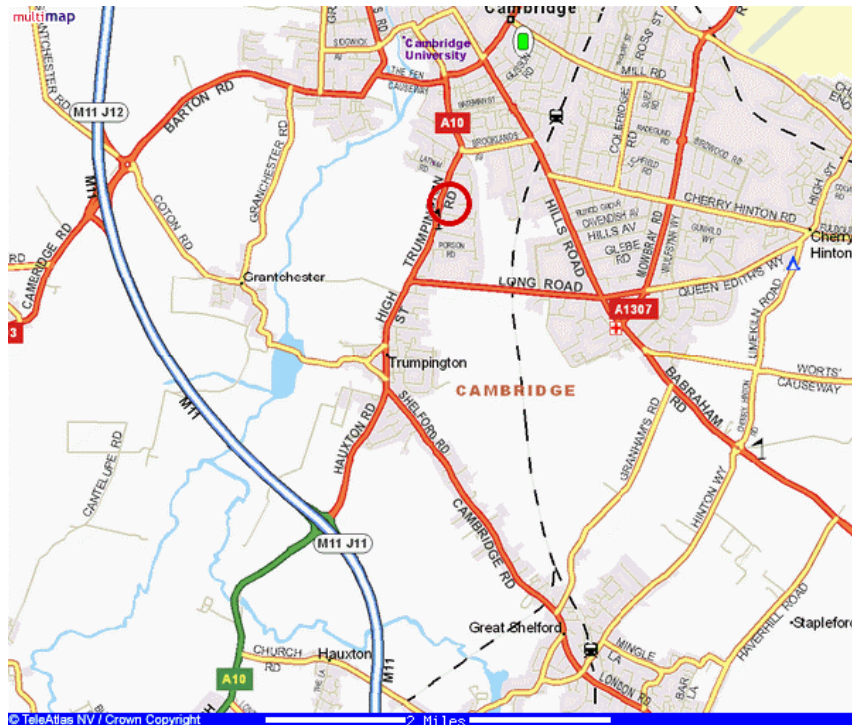

Directions

East Anglia Hub
UK Mental Health Research Network

UK MHRN East Anglia Hub
Douglas House
18a Trumpington Road
Cambridge CB2 8AH

Tel: 01223 746135
Fax: 01223 746188

↑ Cambridge

Trumpington Road

M11 Jnc 11 ↓